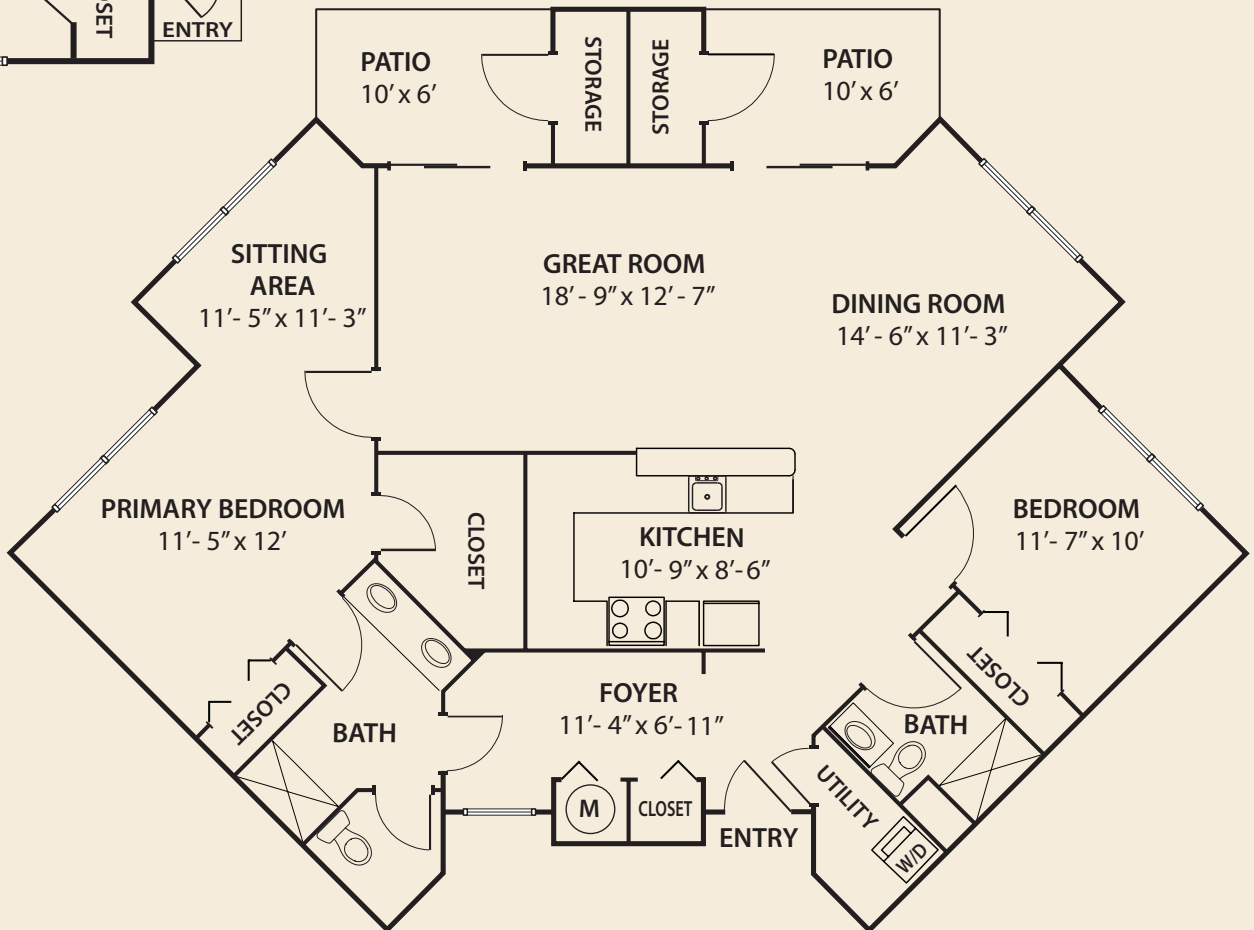

## The Poplar (680 sq. ft.)

- One Bedroom • One Bath
- Den • Patio

## The Dogwood (816 sq. ft.)

- Primary Bedroom
- Second Bedroom/Den
- Two Baths • Patio

## The Sycamore (1100 sq. ft.)

- Primary Bedroom • Two Baths
- Second Bedroom/Den
- Sunroom • Patio

## The Maple (1350 sq. ft.)

- Primary Bedroom
- Second Bedroom/Den
- Two Baths • Two Patios

1004 Old Denbigh Blvd., Newport News, VA 23602 • 757-886-2200 • [warwickforest.com](http://warwickforest.com)

MC100373