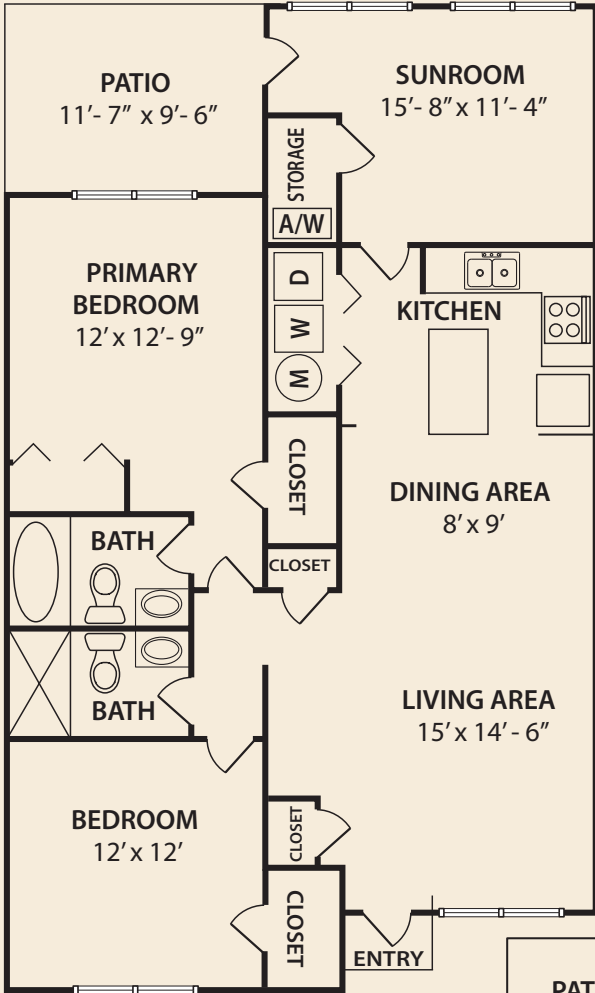

## The Poplar (680 sq. ft.)

- One Bedroom • One Bath
- Den • Patio

## The Dogwood (816 sq. ft.)

- Primary Bedroom
- Second Bedroom/Den
- Two Baths • Patio

## The Sycamore (1100 sq. ft.)

- Primary Bedroom • Two Baths
- Second Bedroom/Den
- Sunroom • Patio

## The Maple (1350 sq. ft.)

- Primary Bedroom
- Second Bedroom/Den
- Two Baths • Two Patios

1004 Old Denbigh Blvd., Newport News, VA 23602 • 757-886-2200 • [warwickforest.com](http://warwickforest.com)

MC100373