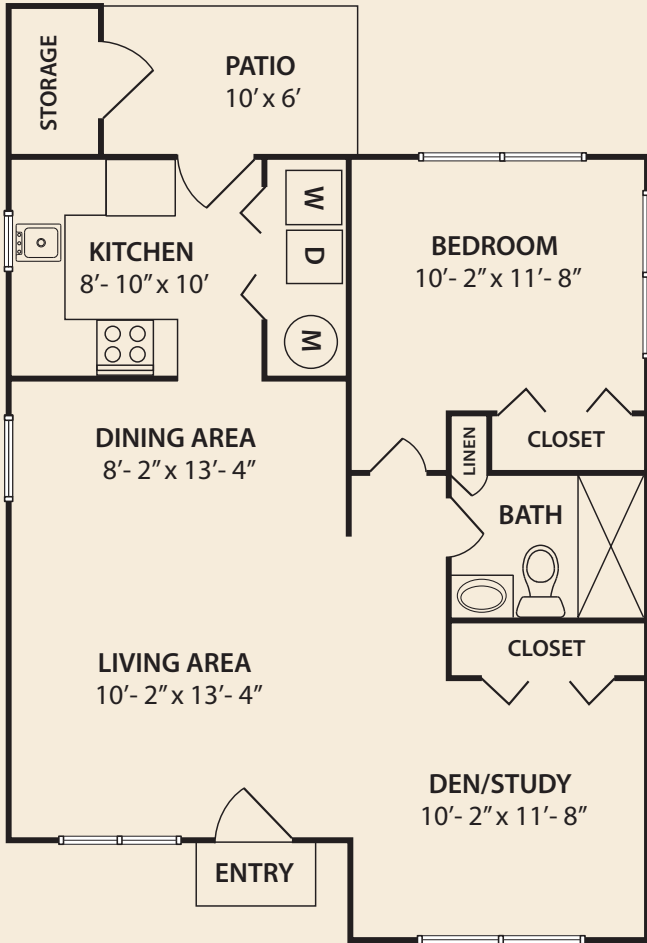

## Cottages *at* Warwick Forest

Poplar | Dogwood | Sycamore | Maple

*Floor plans*

*WF*  
WARWICK FOREST

1004 Old Denbigh Blvd., Newport News, VA 23602 • 757-886-2200 • [warwickforest.com](http://warwickforest.com)

## The Poplar (680 sq. ft.)

- One Bedroom • One Bath
- Den • Patio

## The Dogwood (816 sq. ft.)

- Primary Bedroom
- Second Bedroom/Den
- Two Baths • Patio

## The Sycamore (1100 sq. ft.)

- Primary Bedroom • Two Baths
- Second Bedroom/Den
- Sunroom • Patio