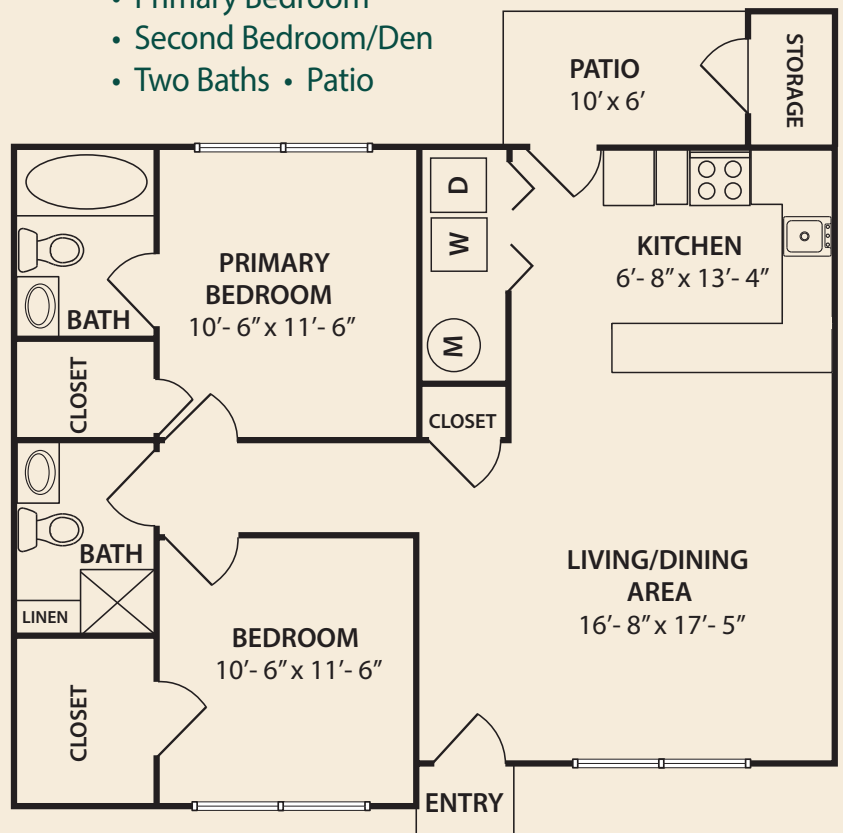

## The Poplar (680 sq. ft.)

- One Bedroom • One Bath
- Den • Patio

## The Dogwood (816 sq. ft.)

- Primary Bedroom
- Second Bedroom/Den
- Two Baths • Patio

## The Sycamore (1100 sq. ft.)

- Primary Bedroom • Two Baths
- Second Bedroom/Den
- Sunroom • Patio

## The Maple (1350 sq. ft.)

- Primary Bedroom
- Second Bedroom/Den
- Two Baths • Two Patios

1004 Old Denbigh Blvd., Newport News, VA 23602 • 757-886-2200 • [warwickforest.com](http://warwickforest.com)

MC100373