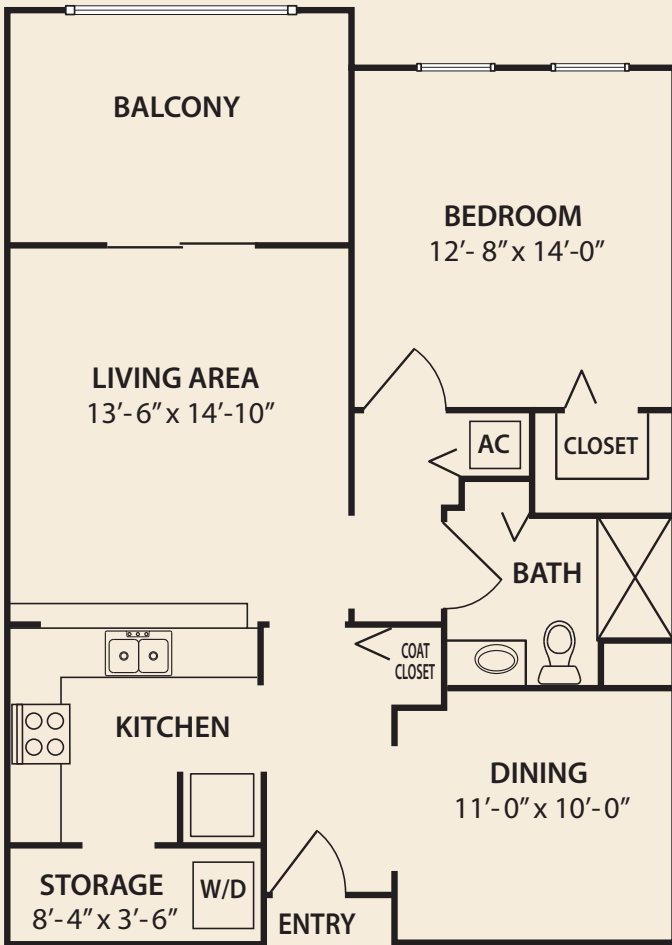

Apartments *at* Warwick Forest

Birch | Willow | Cypress | Oaks

Floor plans

Apartments

The Birch (930 sq. ft.)

- One Bedroom • One Bath
- Balcony/Optional Three-Season Room

The Willow (1221 sq. ft.)

- Primary Bedroom
- Second Bedroom/Den • Two Baths
- Balcony/Optional Three-Season Room

Apartments

The Cypress (1320 sq. ft.)

- Primary Bedroom
- Second Bedroom/Den
- Two Baths • Balcony/Optional Three-Season Room

The Oaks (1581 sq. ft.)

- Primary Bedroom
- Second Bedroom
- Two Baths • Den
- Breakfast Nook
- Balcony/Optional Three-Season Room