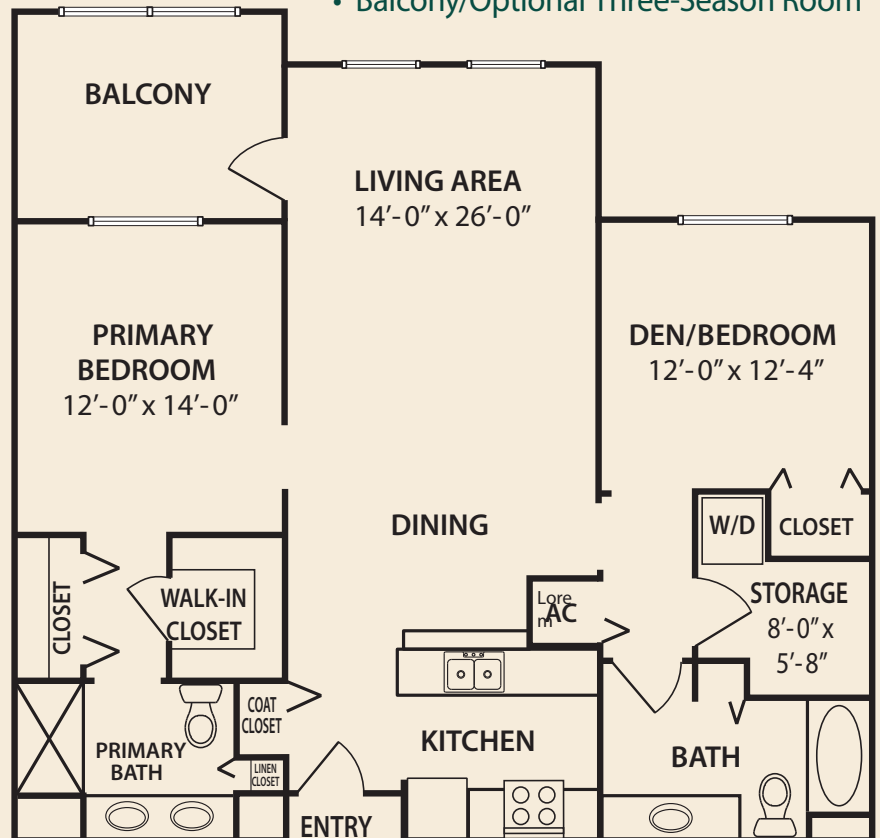

Apartments *at* Warwick Forest

Birch | Willow | Cypress | Oaks

Floor plans

Apartments

The Birch (930 sq. ft.)

- One Bedroom • One Bath
- Balcony/Optional Three-Season Room

The Willow (1221 sq. ft.)

- Primary Bedroom
- Second Bedroom/Den • Two Baths
- Balcony/Optional Three-Season Room

Apartments

The Cypress (1320 sq. ft.)

- Primary Bedroom
- Second Bedroom/Den
- Two Baths • Balcony/Optional Three-Season Room

The Oaks (1581 sq. ft.)

- Primary Bedroom
- Second Bedroom
- Two Baths • Den
- Breakfast Nook
- Balcony/Optional Three-Season Room