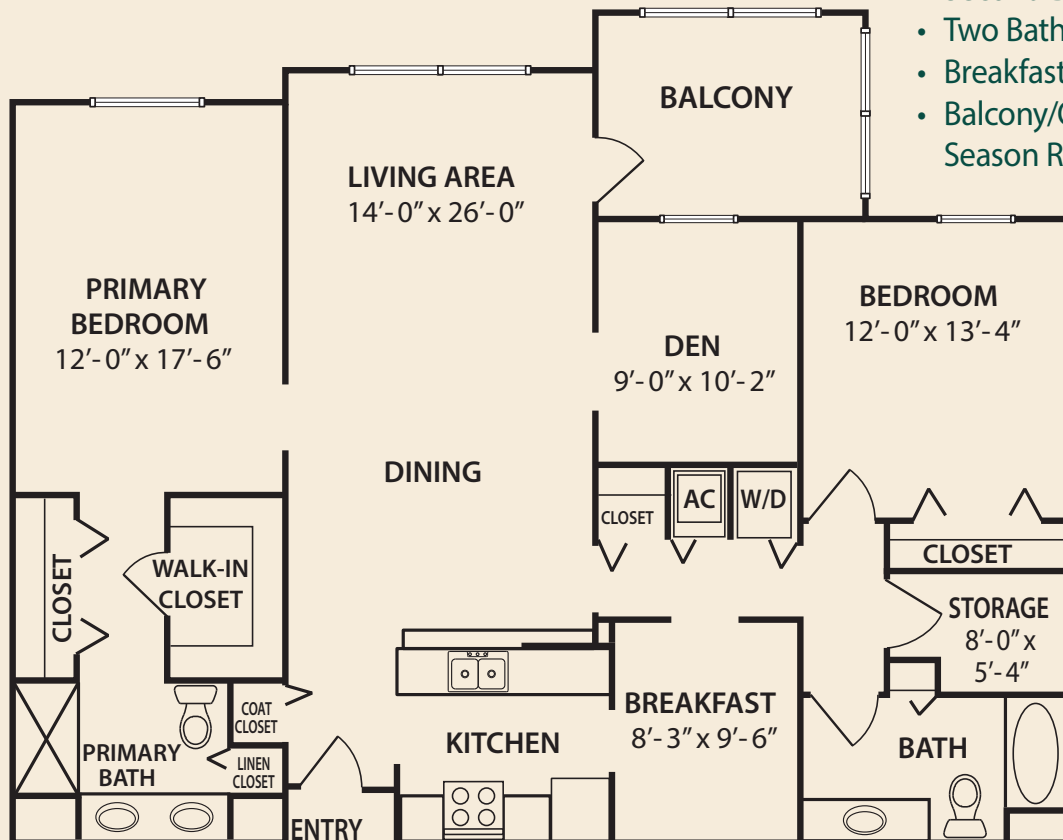

Apartments *at* Warwick Forest

Birch | Willow | Cypress | Oaks

Floor plans

Apartments

The Birch (930 sq. ft.)

- One Bedroom • One Bath
- Balcony/Optional Three-Season Room

The Willow (1221 sq. ft.)

- Primary Bedroom
- Second Bedroom/Den • Two Baths
- Balcony/Optional Three-Season Room

Apartments

The Cypress (1320 sq. ft.)

- Primary Bedroom
- Second Bedroom/Den
- Two Baths • Balcony/Optional Three-Season Room

The Oaks (1581 sq. ft.)

- Primary Bedroom
- Second Bedroom
- Two Baths • Den
- Breakfast Nook
- Balcony/Optional Three-Season Room