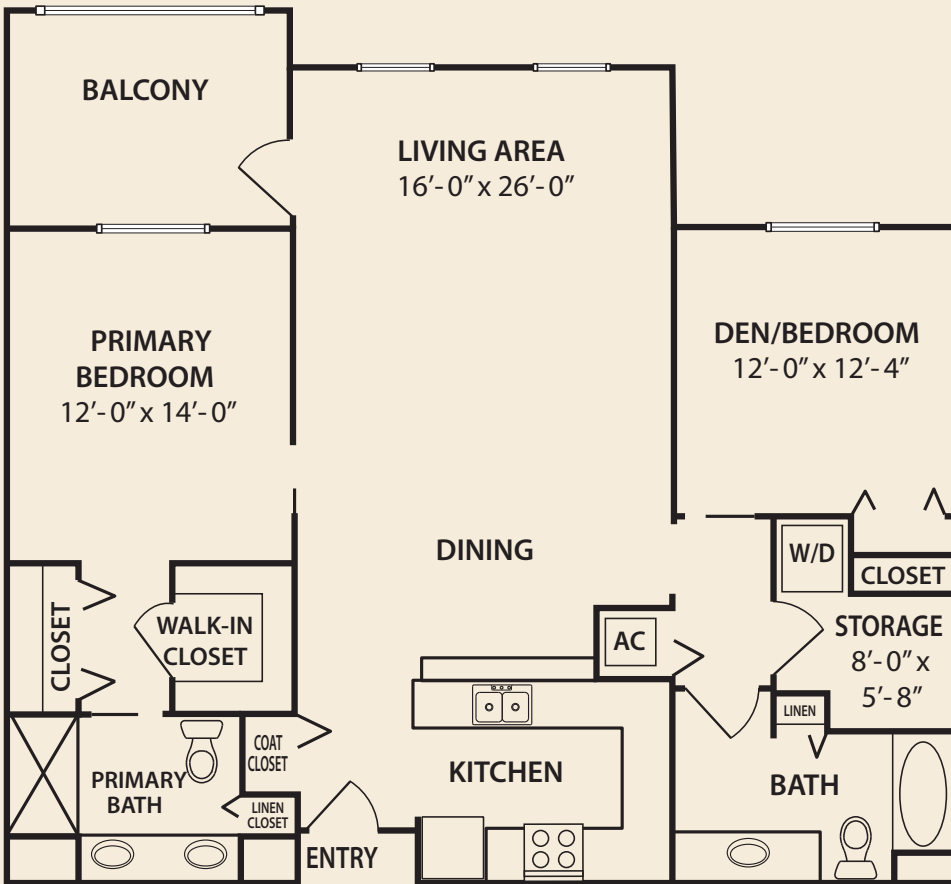

Apartments *at* Warwick Forest

Birch | Willow | Cypress | Oaks

Floor plans

Apartments

The Birch (930 sq. ft.)

- One Bedroom • One Bath
- Balcony/Optional Three-Season Room

The Willow (1221 sq. ft.)

- Primary Bedroom
- Second Bedroom/Den • Two Baths
- Balcony/Optional Three-Season Room

Apartments

The Cypress (1320 sq. ft.)

- Primary Bedroom
- Second Bedroom/Den
- Two Baths • Balcony/Optional Three-Season Room

The Oaks (1581 sq. ft.)

- Primary Bedroom
- Second Bedroom
- Two Baths • Den
- Breakfast Nook
- Balcony/Optional Three-Season Room